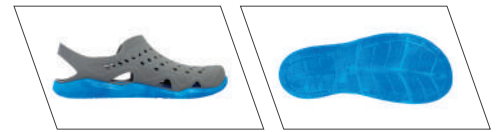

CRETA SR

CODE	69541	69542	69543	69544	69545	69546
SIZE	41	42	43	44	45	46