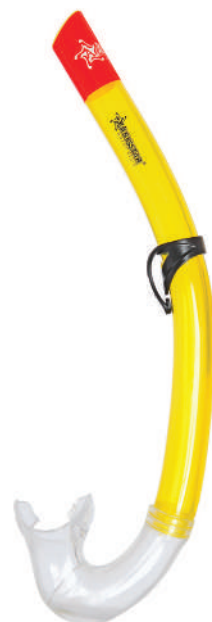

SR

CODE	50047
------	-------

JR

CODE	50046
------	-------

KEY FEATURES:

- anallergic material
- ultra light

ANATOMIC SR

Boccaglio prodotto interamente in silicone morbido, completamente flessibile dotato di passante regolabile.

Snorkel entirely made in Italy; semi-rigid tube with "comfort angle" curvature, adjustable ring and anatomical mouthpiece in black hypoallergenic TPR.

black

blue

yellow

CODE 50045

KEY FEATURES:

- anallergic material
- ultra light

ANATOMIC JR

Boccaglio prodotto interamente in silicone morbido, completamente flessibile dotato di passante regolabile.

Snorkel entirely made in Italy; semi-rigid tube with "comfort angle" curvature, adjustable ring and anatomical mouthpiece in black hypoallergenic TPR.