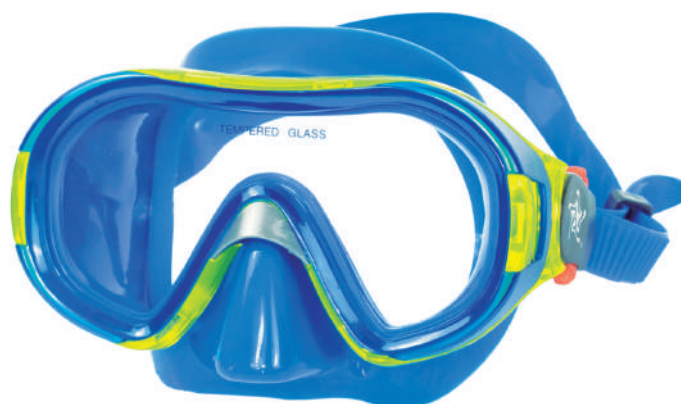

KEY FEATURES:

- ultralight
- anallergic skirt