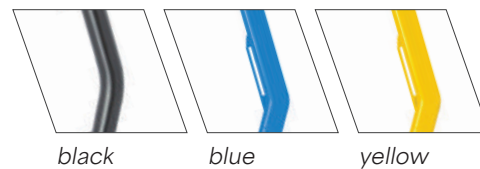

STORM SR STORM JR

Boccaglio con tubo rigido e sezione corrugata; top dotato di paraschizzi, corpo inferiore costituito da valvola di scarico ed imboccatura in materiale anallergico

Snorkel with rigid tube and corrugated section top equipped with a splash guard, lower body consisting of a drain valve and mouthpiece in hypoallergenic material.